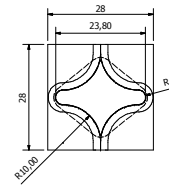

FS4022-1T
WITH 5° TAPERED SIDES

FS4022-8R
WITH 5° TAPERED SIDES

HS4022-2T
WITH 5° TAPERED SIDES

HS4022-8R
WITH 5° TAPERED SIDES

FS2928-R10

FS2828-1

HS4025-15

HS4025-2

FS4025-20

HS5030-2

HS3640-2T
WITH 5° TAPERED SIDES

HS4836-6

Large Star Punches

Web - www.stellarteknik.com
Email - enquiries@stellarteknik.com
Tel - +44 (0) 1460 270620

FS4040-4

FS4040-5

FS4040-6

FS5048-3PRH
WITH PEEL TAB (RH)

FS5040-5P
WITH 5° TAPERED SIDES & PEEL TAB

HS4036-20P
WITH 5° TAPERED SIDES & PEEL TAB

FS7573-1

HS4036-4P
WITH 5° TAPERED SIDES & PEEL TAB

FS5040-1P
WITH PEEL TAB

FS5050-5