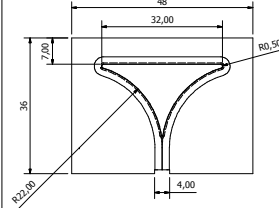

FS4022-1T
WITH 5° TAPERED SIDES

FS4022-8R
WITH 5° TAPERED SIDES

HS4022-2T
WITH 5° TAPERED SIDES

HS4022-8R
WITH 5° TAPERED SIDES

FS2928-R10

FS2828-1

HS4025-15

HS4025-2

FS4025-20

HS5030-2

HS3640-2T
WITH 5° TAPERED SIDES

HS4836-6

Large Star Punches

Web - www.stellarteknik.com
Email - enquiries@stellarteknik.com
Tel - +44 (0) 1460 270620

FS4040-4

FS4040-5

FS4040-6

FS5048-3PRH
WITH PEEL TAB (RH)

FS5040-5P
WITH 5° TAPERED SIDES & PEEL TAB

HS4036-20P
WITH 5° TAPERED SIDES & PEEL TAB

FS7573-1

HS4036-4P
WITH 5° TAPERED SIDES & PEEL TAB

FS5040-1P
WITH PEEL TAB

FS5050-5