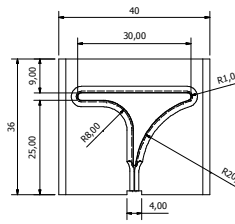

FS4025-20

HS5030-2

HS3640-2T
WITH 5° TAPERED SIDES

HS4836-6

Large Star Punches

Web - www.stellarteknik.com
Email - enquiries@stellarteknik.com
Tel - +44 (0) 1460 270620

FS4040-4

FS4040-5

FS4040-6

FS5048-3PRH
WITH PEEL TAB (RH)

FS5040-5P
WITH 5° TAPERED SIDES & PEEL TAB

HS4036-20P
WITH 5° TAPERED SIDES & PEEL TAB

FS7573-1

HS4036-4P
WITH 5° TAPERED SIDES & PEEL TAB

FS5040-1P
WITH PEEL TAB

FS5050-5