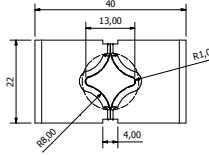

FS4022-1T
WITH 5° TAPERED SIDES

FS4022-8R
WITH 5° TAPERED SIDES

HS4022-2T
WITH 5° TAPERED SIDES

HS4022-8R
WITH 5° TAPERED SIDES

FS2928-R10

FS2828-1

HS4025-15

HS4025-2

FS4025-20

HS5030-2

HS3640-2T
WITH 5° TAPERED SIDES

HS4836-6

Large Star Punches

Web - www.stellarteknik.com
Email - enquiries@stellarteknik.com
Tel - +44 (0) 1460 270620

FS4040-4

FS4040-5

FS4040-6

FS5048-3PRH
WITH PEEL TAB (RH)

FS5040-5P
WITH 5° TAPERED SIDES & PEEL TAB

HS4036-20P
WITH 5° TAPERED SIDES & PEEL TAB

FS7573-1

HS4036-4P
WITH 5° TAPERED SIDES & PEEL TAB

FS5040-1P
WITH PEEL TAB

FS5050-5