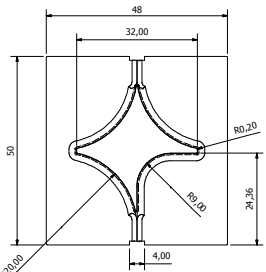

FS4022-1T
WITH 5° TAPERED SIDES

FS4022-8R
WITH 5° TAPERED SIDES

HS4022-2T
WITH 5° TAPERED SIDES

HS4022-8R
WITH 5° TAPERED SIDES

FS2928-R10

FS2828-1

HS4025-15

HS4025-2

FS4025-20

HS5030-2

HS3640-2T
WITH 5° TAPERED SIDES

HS4836-6

Large Star Punches

Web - www.stellarteknik.com
Email - enquiries@stellarteknik.com
Tel - +44 (0) 1460 270620

FS4040-4

FS4040-5

FS4040-6

FS5048-3PRH
WITH PEEL TAB (RH)

FS5040-5P
WITH 5° TAPERED SIDES & PEEL TAB

HS4036-20P
WITH 5° TAPERED SIDES & PEEL TAB

FS7573-1

HS4036-4P
WITH 5° TAPERED SIDES & PEEL TAB

FS5040-1P
WITH PEEL TAB

FS5050-5