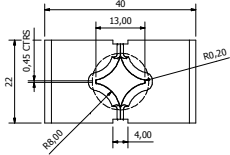

FS4022-1T
WITH 5° TAPERED SIDES

FS4022-8R
WITH 5° TAPERED SIDES

HS4022-2T
WITH 5° TAPERED SIDES

HS4022-8R
WITH 5° TAPERED SIDES

FS2928-R10

FS2828-1

HS4025-15

HS4025-2

FS4025-20

HS5030-2

HS3640-2T
WITH 5° TAPERED SIDES

HS4836-6

Large Star Punches

Web - www.stellarteknik.com
Email - enquiries@stellarteknik.com
Tel - +44 (0) 1460 270620

FS4040-4

FS4040-5

FS4040-6

FS5048-3PRH
WITH PEEL TAB (RH)

FS5040-5P
WITH 5° TAPERED SIDES & PEEL TAB

HS4036-20P
WITH 5° TAPERED SIDES & PEEL TAB

FS7573-1

HS4036-4P
WITH 5° TAPERED SIDES & PEEL TAB

FS5040-1P
WITH PEEL TAB

FS5050-5