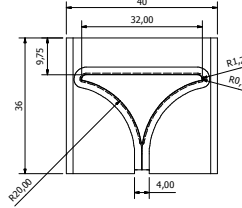

FS4022-1T
WITH 5° TAPERED SIDES

FS4022-8R
WITH 5° TAPERED SIDES

HS4022-2T
WITH 5° TAPERED SIDES

HS4022-8R
WITH 5° TAPERED SIDES

FS2928-R10

FS2828-1

HS4025-15

HS4025-2

FS4025-20

HS5030-2

HS3640-2T
WITH 5° TAPERED SIDES

HS4836-6

Large Star Punches

Web - www.stellarteknik.com
Email - enquiries@stellarteknik.com
Tel - +44 (0) 1460 270620

FS4040-4

FS4040-5

FS4040-6

FS5048-3PRH
WITH PEEL TAB (RH)

FS5040-5P
WITH 5° TAPERED SIDES & PEEL TAB

HS4036-20P
WITH 5° TAPERED SIDES & PEEL TAB

FS7573-1

HS4036-4P
WITH 5° TAPERED SIDES & PEEL TAB

FS5040-1P
WITH PEEL TAB

FS5050-5