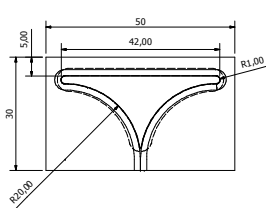

FS4022-1T
WITH 5° TAPERED SIDES

FS4022-8R
WITH 5° TAPERED SIDES

HS4022-2T
WITH 5° TAPERED SIDES

HS4022-8R
WITH 5° TAPERED SIDES

FS2928-R10

FS2828-1

HS4025-15

HS4025-2

FS4025-20

HS5030-2

HS3640-2T
WITH 5° TAPERED SIDES

HS4836-6

Large Star Punches

Web - www.stellarteknik.com
Email - enquiries@stellarteknik.com
Tel - +44 (0) 1460 270620

FS4040-4

FS4040-5

FS4040-6

FS5048-3PRH
WITH PEEL TAB (RH)

FS5040-5P
WITH 5° TAPERED SIDES & PEEL TAB

HS4036-20P
WITH 5° TAPERED SIDES & PEEL TAB

FS7573-1

HS4036-4P
WITH 5° TAPERED SIDES & PEEL TAB

FS5040-1P
WITH PEEL TAB

FS5050-5