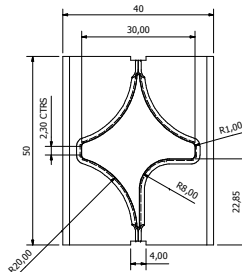

FS4022-1T
WITH 5° TAPERED SIDES

FS4022-8R
WITH 5° TAPERED SIDES

HS4022-2T
WITH 5° TAPERED SIDES

HS4022-8R
WITH 5° TAPERED SIDES

FS2928-R10

FS2828-1

HS4025-15

HS4025-2

FS4025-20

HS5030-2

HS3640-2T
WITH 5° TAPERED SIDES

HS4836-6

Large Star Punches

Web - www.stellarteknik.com
Email - enquiries@stellarteknik.com
Tel - +44 (0) 1460 270620

FS4040-4

FS4040-5

FS4040-6

FS5048-3PRH
WITH PEEL TAB (RH)

FS5040-5P
WITH 5° TAPERED SIDES & PEEL TAB

HS4036-20P
WITH 5° TAPERED SIDES & PEEL TAB

FS7573-1

HS4036-4P
WITH 5° TAPERED SIDES & PEEL TAB

FS5040-1P
WITH PEEL TAB

FS5050-5