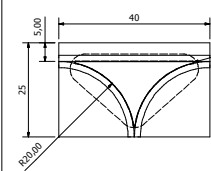

FS4022-1T
WITH 5° TAPERED SIDES

FS4022-8R
WITH 5° TAPERED SIDES

HS4022-2T
WITH 5° TAPERED SIDES

HS4022-8R
WITH 5° TAPERED SIDES

FS2928-R10

FS2828-1

HS4025-15

HS4025-2

FS4025-20

HS5030-2

HS3640-2T
WITH 5° TAPERED SIDES

HS4836-6

Large Star Punches

Web - www.stellarteknik.com
Email - enquiries@stellarteknik.com
Tel - +44 (0) 1460 270620

FS4040-4

FS4040-5

FS4040-6

FS5048-3PRH
WITH PEEL TAB (RH)

FS5040-5P
WITH 5° TAPERED SIDES & PEEL TAB

HS4036-20P
WITH 5° TAPERED SIDES & PEEL TAB

FS7573-1

HS4036-4P
WITH 5° TAPERED SIDES & PEEL TAB

FS5040-1P
WITH PEEL TAB

FS5050-5