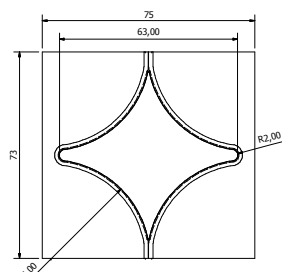

FS4022-1T
WITH 5° TAPERED SIDES

FS4022-8R
WITH 5° TAPERED SIDES

HS4022-2T
WITH 5° TAPERED SIDES

HS4022-8R
WITH 5° TAPERED SIDES

FS2928-R10

FS2828-1

HS4025-15

HS4025-2

FS4025-20

HS5030-2

HS3640-2T
WITH 5° TAPERED SIDES

HS4836-6

Large Star Punches

Web - www.stellarteknik.com
Email - enquiries@stellarteknik.com
Tel - +44 (0) 1460 270620

FS4040-4

FS4040-5

FS4040-6

FS5048-3PRH
WITH PEEL TAB (RH)

FS5040-5P
WITH 5° TAPERED SIDES & PEEL TAB

HS4036-20P
WITH 5° TAPERED SIDES & PEEL TAB

FS7573-1

HS4036-4P
WITH 5° TAPERED SIDES & PEEL TAB

FS5040-1P
WITH PEEL TAB

FS5050-5