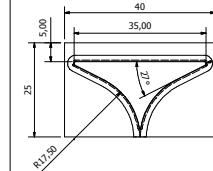

FS4022-1T
WITH 5° TAPERED SIDES

FS4022-8R
WITH 5° TAPERED SIDES

HS4022-2T
WITH 5° TAPERED SIDES

HS4022-8R
WITH 5° TAPERED SIDES

FS2928-R10

FS2828-1

HS4025-15

HS4025-2

FS4025-20

HS5030-2

HS3640-2T
WITH 5° TAPERED SIDES

HS4836-6

Large Star Punches

Web - www.stellarteknik.com
Email - enquiries@stellarteknik.com
Tel - +44 (0) 1460 270620

FS4040-4

FS4040-5

FS4040-6

FS5048-3PRH
WITH PEEL TAB (RH)

FS5040-5P
WITH 5° TAPERED SIDES & PEEL TAB

HS4036-20P
WITH 5° TAPERED SIDES & PEEL TAB

FS7573-1

HS4036-4P
WITH 5° TAPERED SIDES & PEEL TAB

FS5040-1P
WITH PEEL TAB

FS5050-5