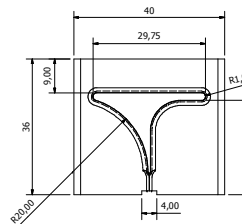

FS4022-1T
WITH 5° TAPERED SIDES

FS4022-8R
WITH 5° TAPERED SIDES

HS4022-2T
WITH 5° TAPERED SIDES

HS4022-8R
WITH 5° TAPERED SIDES

FS2928-R10

FS2828-1

HS4025-15

HS4025-2

FS4025-20

HS5030-2

HS3640-2T
WITH 5° TAPERED SIDES

HS4836-6

Large Star Punches

Web - www.stellarteknik.com
Email - enquiries@stellarteknik.com
Tel - +44 (0) 1460 270620

FS4040-4

FS4040-5

FS4040-6

FS5048-3PRH
WITH PEEL TAB (RH)

FS5040-5P
WITH 5° TAPERED SIDES & PEEL TAB

HS4036-20P
WITH 5° TAPERED SIDES & PEEL TAB

FS7573-1

HS4036-4P
WITH 5° TAPERED SIDES & PEEL TAB

FS5040-1P
WITH PEEL TAB

FS5050-5