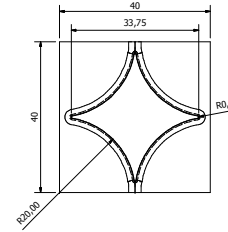

FS4022-1T
WITH 5° TAPERED SIDES

FS4022-8R
WITH 5° TAPERED SIDES

HS4022-2T
WITH 5° TAPERED SIDES

HS4022-8R
WITH 5° TAPERED SIDES

FS2928-R10

FS2828-1

HS4025-15

HS4025-2

FS4025-20

HS5030-2

HS3640-2T
WITH 5° TAPERED SIDES

HS4836-6

Large Star Punches

Web - www.stellarteknik.com
Email - enquiries@stellarteknik.com
Tel - +44 (0) 1460 270620

FS4040-4

FS4040-5

FS4040-6

FS5048-3PRH
WITH PEEL TAB (RH)

FS5040-5P
WITH 5° TAPERED SIDES & PEEL TAB

HS4036-20P
WITH 5° TAPERED SIDES & PEEL TAB

FS7573-1

HS4036-4P
WITH 5° TAPERED SIDES & PEEL TAB

FS5040-1P
WITH PEEL TAB

FS5050-5