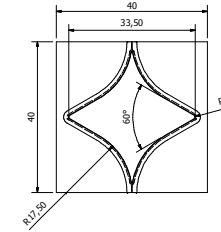

FS4022-1T
WITH 5° TAPERED SIDES

FS4022-8R
WITH 5° TAPERED SIDES

HS4022-2T
WITH 5° TAPERED SIDES

HS4022-8R
WITH 5° TAPERED SIDES

FS2928-R10

FS2828-1

HS4025-15

HS4025-2

FS4025-20

HS5030-2

HS3640-2T
WITH 5° TAPERED SIDES

HS4836-6

Large Star Punches

Web - www.stellarteknik.com
Email - enquiries@stellarteknik.com
Tel - +44 (0) 1460 270620

FS4040-4

FS4040-5

FS4040-6

FS5048-3PRH
WITH PEEL TAB (RH)

FS5040-5P
WITH 5° TAPERED SIDES & PEEL TAB

HS4036-20P
WITH 5° TAPERED SIDES & PEEL TAB

FS7573-1

HS4036-4P
WITH 5° TAPERED SIDES & PEEL TAB

FS5040-1P
WITH PEEL TAB

FS5050-5