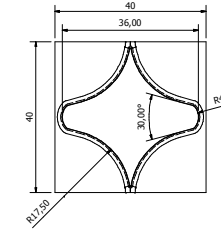

FS4022-1T
WITH 5° TAPERED SIDES

FS4022-8R
WITH 5° TAPERED SIDES

HS4022-2T
WITH 5° TAPERED SIDES

HS4022-8R
WITH 5° TAPERED SIDES

FS2928-R10

FS2828-1

HS4025-15

HS4025-2

FS4025-20

HS5030-2

HS3640-2T
WITH 5° TAPERED SIDES

HS4836-6

Large Star Punches

Web - www.stellarteknik.com
Email - enquiries@stellarteknik.com
Tel - +44 (0) 1460 270620

FS4040-4

FS4040-5

FS4040-6

FS5048-3PRH
WITH PEEL TAB (RH)

FS5040-5P
WITH 5° TAPERED SIDES & PEEL TAB

HS4036-20P
WITH 5° TAPERED SIDES & PEEL TAB

FS7573-1

HS4036-4P
WITH 5° TAPERED SIDES & PEEL TAB

FS5040-1P
WITH PEEL TAB

FS5050-5