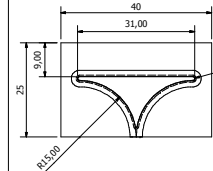

FS4022-1T
WITH 5° TAPERED SIDES

FS4022-8R
WITH 5° TAPERED SIDES

HS4022-2T
WITH 5° TAPERED SIDES

HS4022-8R
WITH 5° TAPERED SIDES

FS2928-R10

FS2828-1

HS4025-15

HS4025-2

FS4025-20

HS5030-2

HS3640-2T
WITH 5° TAPERED SIDES

HS4836-6

Large Star Punches

Web - www.stellarteknik.com
Email - enquiries@stellarteknik.com
Tel - +44 (0) 1460 270620

FS4040-4

FS4040-5

FS4040-6

FS5048-3PRH
WITH PEEL TAB (RH)

FS5040-5P
WITH 5° TAPERED SIDES & PEEL TAB

HS4036-20P
WITH 5° TAPERED SIDES & PEEL TAB

FS7573-1

HS4036-4P
WITH 5° TAPERED SIDES & PEEL TAB

FS5040-1P
WITH PEEL TAB

FS5050-5