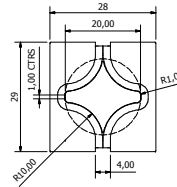

FS4022-1T
WITH 5° TAPERED SIDES

FS4022-8R
WITH 5° TAPERED SIDES

HS4022-2T
WITH 5° TAPERED SIDES

HS4022-8R
WITH 5° TAPERED SIDES

FS2928-R10

FS2828-1

HS4025-15

HS4025-2

FS4025-20

HS5030-2

HS3640-2T
WITH 5° TAPERED SIDES

HS4836-6

Large Star Punches

Web - www.stellarteknik.com
Email - enquiries@stellarteknik.com
Tel - +44 (0) 1460 270620

FS4040-4

FS4040-5

FS4040-6

FS5048-3PRH
WITH PEEL TAB (RH)

FS5040-5P
WITH 5° TAPERED SIDES & PEEL TAB

HS4036-20P
WITH 5° TAPERED SIDES & PEEL TAB

FS7573-1

HS4036-4P
WITH 5° TAPERED SIDES & PEEL TAB

FS5040-1P
WITH PEEL TAB

FS5050-5